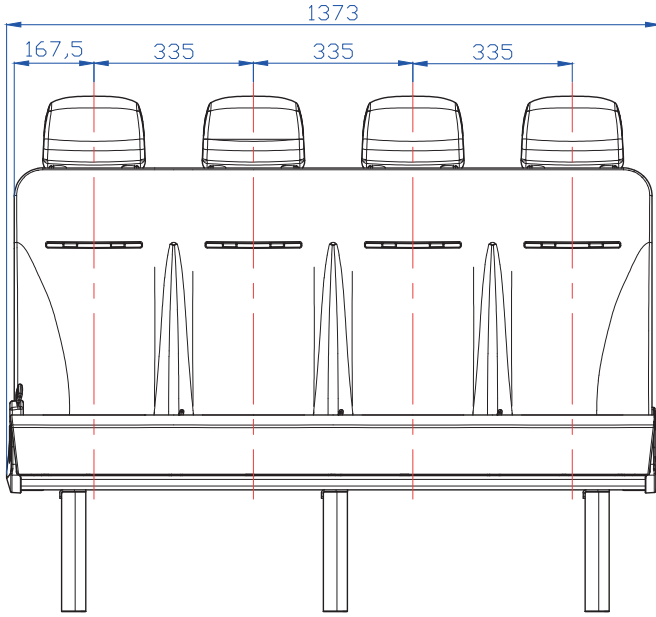

SEGE
SCHOOL LINE
1035
M2 / M3

WE
MANUFACTURE
COMFORT
&
SAFETY

TECHNICAL DRAWING (FRONT VIEW)

TECHNICAL DRAWING (SIDE VIEW)

OPTIONS

V35 Flat Side Cover

V36 Flat Side Cover

ÖZELLİKLER	FEATURES	CARACTERÍSTICAS	DIE OPTION
Sabit Arkalık	Fixed Backrest	Respaldo Fijo	Fix Rücklehne
Oynar Başlık	Adjustable Headrest	Reposacabezas Ajustable	Verstellbare Kopfstütze
2N Kemer	2P Seat Belt	2P Cinturón	2P Sicherheitsgurt