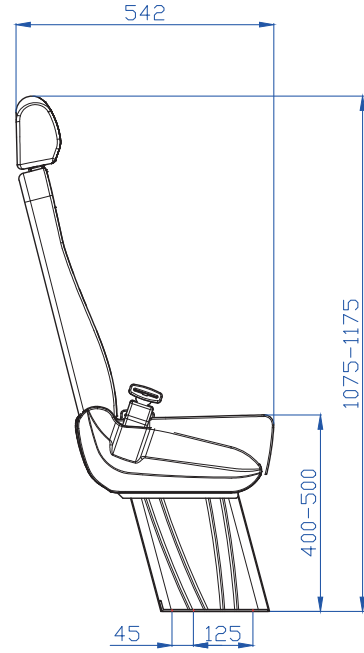

SEGE
SCHOOL LINE
1035
M2 / M3

WE
MANUFACTURE
COMFORT
&
SAFETY

TECHNICAL DRAWING (FRONT VIEW)

TECHNICAL DRAWING (SIDE VIEW)

OPTIONS

V35 Flat Side Cover

V36 Flat Side Cover

ÖZELLİKLER	FEATURES	CARACTERÍSTICAS	DIE OPTION
Sabit Arkalık	Fixed Backrest	Respaldo Fijo	Fix Rücklehne
Oynar Başlık	Adjustable Headrest	Reposacabezas Ajustable	Verstellbare Kopfstütze
2N Kemer	2P Seat Belt	2P Cinturón	2P Sicherheitsgurt